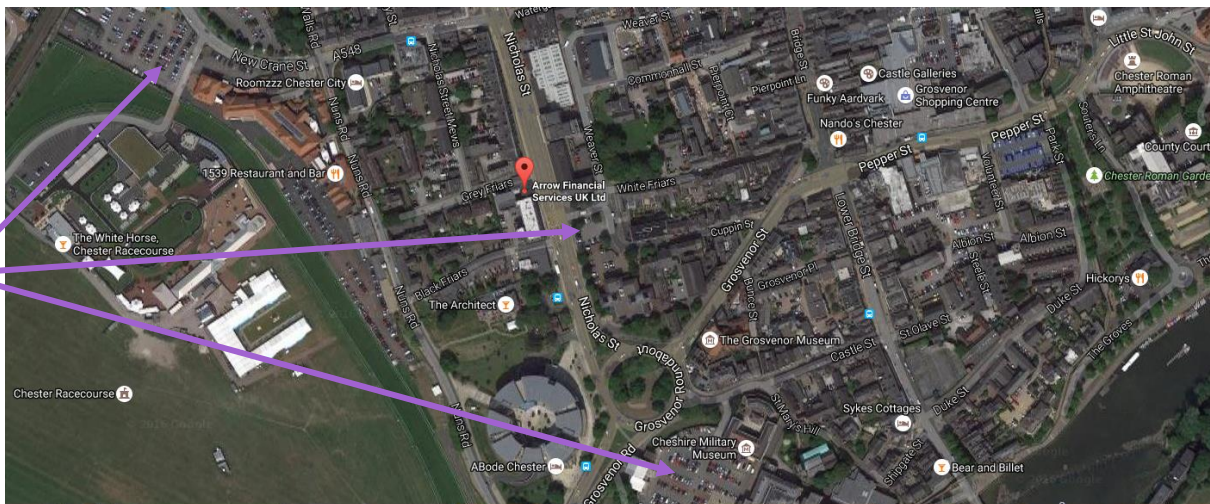

Arrow Financial Services

Chartered Financial Planners

Arrow Financial Services UK Limited
1 Grey Friars
Chester
CH1 2NW

Tel: 01244 322 330
Fax: 01244 307 433

www.arrowfs.co.uk
info@arrowfs.co.uk

From the south, take M6 (J20) and M56 (J15) onto M53. Exit J12 and take 3rd exit to Chester.

From Wales, take the A55 leading onto M53. Exit J12 and take 1st exit to Chester. Continue to the roundabout, take the second exit onto Hoole Road (1.6mi). At the roundabout, take the 2nd exit onto A5268 (0.3mi). At the next roundabout, take the 2nd exit onto St. Martin's Way/A5268 (0.6mi). Continue to follow A5268, take the 1st exit towards Chester City Centre. Our offices are located off Nicholas Street at 1 Grey Friars.

Parking is available close by.