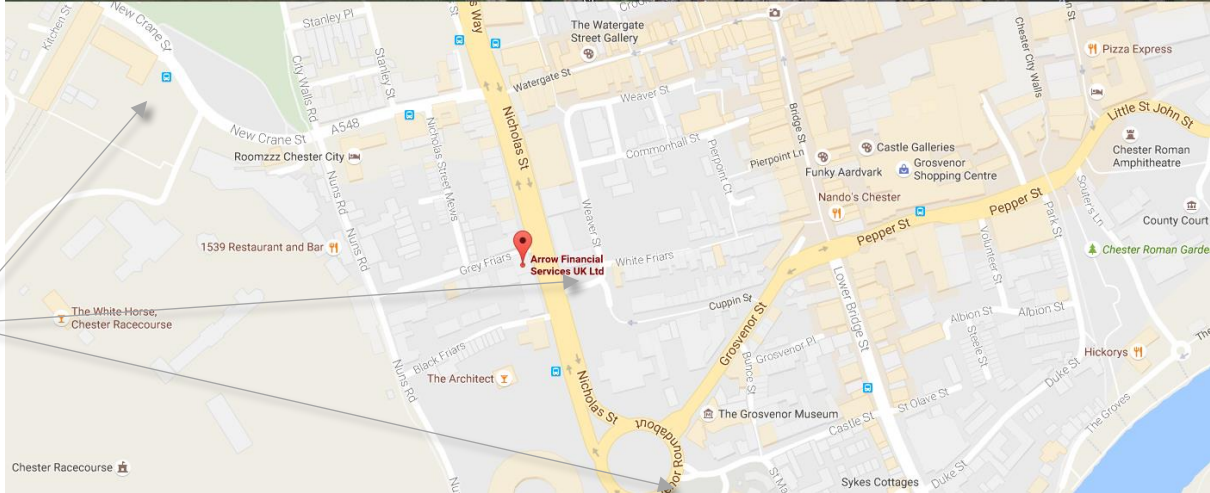

Arrow Financial Services

Chartered Financial Planners

Arrow Financial Services UK Limited
1 Grey Friars
Chester
CH1 2NW

Tel: 01244 322 330
Fax: 01244 307 433

www.arrowfs.co.uk
info@arrowfs.co.uk

From the south, take M6 (J20) and M56 (J15) onto M53. Exit J12 and take 3rd exit to Chester.

From Wales, take the A55 leading onto M53. Exit J12 and take 1st exit to Chester. Continue to the roundabout, take the second exit onto Hoole Road (1.6mi). At the roundabout, take the 2nd exit onto A5268 (0.3mi). At the next roundabout, take the 2nd exit onto St. Martin's Way/A5268 (0.6mi). Continue to follow A5268, take the 1st exit towards Chester City Centre. Our offices are located off Nicholas Street at 1 Grey Friars.

Parking is available close by.